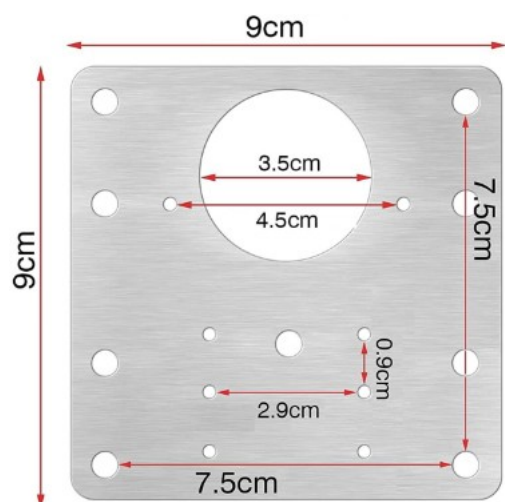

PRODUCT SHEET

Description:

Cabinet Hinge Repair Plate SS430, 90x90x0,69mm, Incl. 6 Pcs of Screws

Item number:

15.03.710-0

Units	Box	Carton	HS Code	Barcode
Pcs.	1	600	8302420090	

5704866516877

SISO A/S