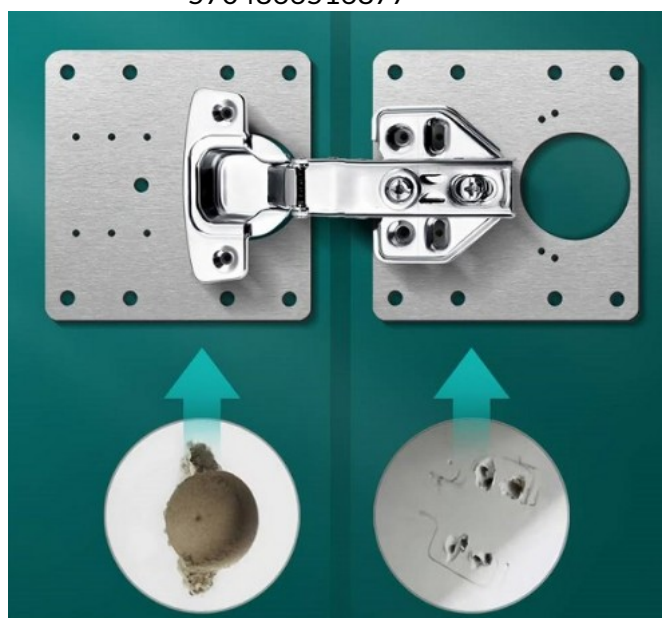

PRODUCT SHEET

Description:

Cabinet Hinge Repair Plate SS430, 90x90x0,69mm, Incl. 6 Pcs of Screws

Item number:

15.03.710-0

Units	Box	Carton	HS Code	Barcode
Pcs.	1	600	8302420090	

5704866516877

SISO A/S